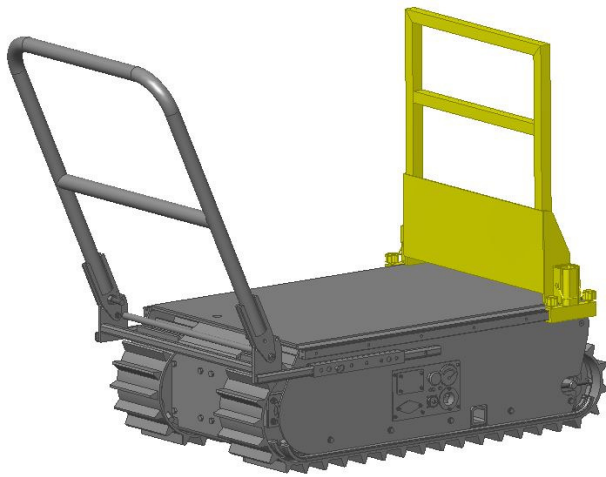

BACKREST

TECHNICAL SPECIFICATIONS

PHYSICAL CHARACTERISTICS

Material	Aluminum	
Length	29 1/8 in	740 mm
Width	3 1/2 in	89 mm
Height	28 in	711 mm
Weight	15 lb	7 kg

COMPATIBLE WITH :

- Track-O 75
- Twin-Track 47
- Twin-Track 66
- Heavy-Duty
- Cross-Country