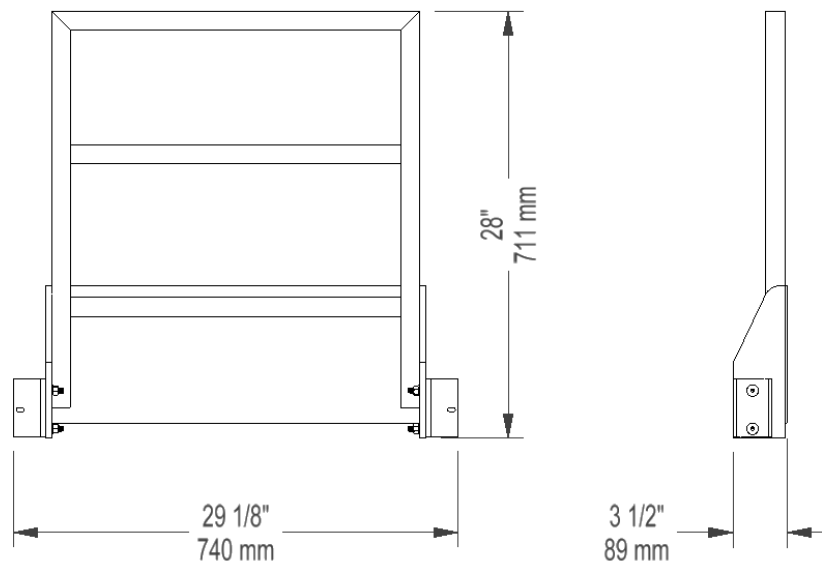

BACKREST

TECHNICAL SPECIFICATIONS

PHYSICAL CHARACTERISTICS

Material	Aluminum	
Length	29 1/8 in	740 mm
Width	3 1/2 in	89 mm
Height	28 in	711 mm
Weight	15 lb	7 kg

COMPATIBLE WITH :

- Track-O 75
- Twin-Track 47
- Twin-Track 66
- Heavy-Duty
- Cross-Country